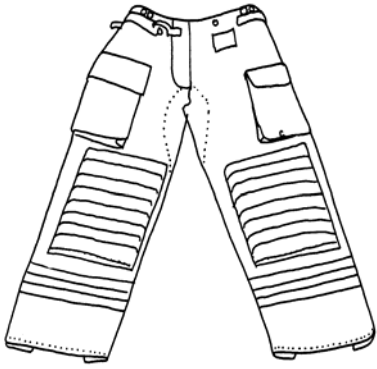

Front (Inside Out)

Back (Inside Out)

Notes

Coat Liner

Front

Back

Front (Inside Out)

Back (Inside Out)

Notes

APEX FIRE SERVICES

449 Industry Drive
Columbus, OH 43204
PH: (614) 274-6400
FAX: (614) 228-6437

PANT INSPECTION DIAGRAM

X location and make brief note of type of repair needed.

Employee Identification Number	Name			
Serial #	Date of Mfgr	Manufacturer	Waist	Inseam

Pant Outer Shell

Front

Back

Front (Inside Out)

Back (Inside Out)

Notes

Pant Liner

Front